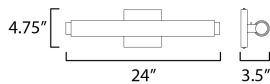

LAMPING

INPUT VOLTAGE : 120V
LUMENS : 1,400 Rated (1,200 Del.)
BULB : 1 x 18W LED PCB Integrated , 20W Total
BULB INCLUDED : (Integrated)
DIMMABLE : Y
CRI : 90 CRI
COLOR_TEMP : 27-30-35-40-50K
LIGHTING_DIRECTION : Omni