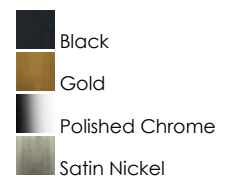

FINISHES OPTION

MATERIAL

Aluminum

RATINGS

cETLus
Damp Location

ADA

ADDITIONAL

INSTALL UP/DOWN: Horiz/Vert
RATED LIFE 35000 Hours
OPERATING TEMPERATURE:
-20°C (-4°F), 40°C (104°F)

Always consult a qualified electrician before installing any lighting product.