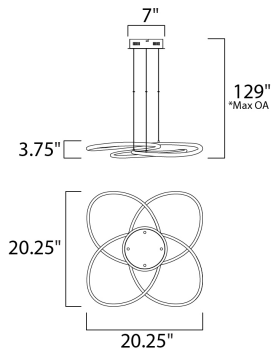

FINISHES OPTION

MATERIAL

Steel, Aluminum, Silicone

RATINGS

cETLus
Damp Location

ADDITIONAL

ADJUSTABLE
RATED LIFE 27000 Hours
OPERATING TEMPERATURE:
-20°C (-4°F), 40°C (104°F)

MEASUREMENTS

DIMENSION : 20.25" L x 20.25" W x 3.75" H
 MAX OAH : 129" OAH
 CANOPY : 7.25" W x 2" H x 7" L
 HANGING WEIGHT : 5.28 lb

LAMPING

INPUT VOLTAGE : 120-277V
 LUMENS : 2,800 Rated (2,200 Del.)
 BULB : 1 x 40W LED PCB Integrated , 40W Total
 BULB INCLUDED : (Integrated)
 DIMMABLE : Only at 120V with ELV
 CRI : 90+ CRI
 COLOR_TEMP : 3000K