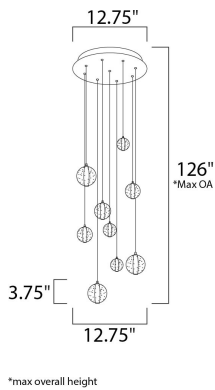

MEASUREMENTS

DIMENSION : 12.75" L x 12.75" W x 3.75" H
 MAX OAH : 126" OAH
 HANGING WEIGHT : 12.1 lb

LAMPING

INPUT VOLTAGE : 120V
 LUMENS : 945 Rated
 BULB : 9 x 1.5W LED 12V G4 , 14W Total
 BULB INCLUDED : (Included)
 DIMMABLE : Low-Voltage Electronic
 CRI : 80+ CRI
 COLOR_TEMP : 3000K