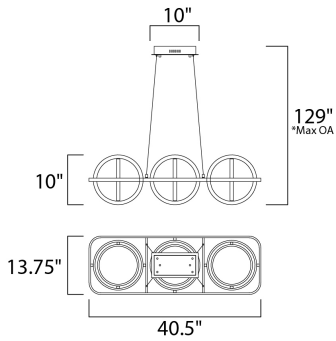

**PRODUCT DESCRIPTION**

A very unique and interesting design that features concentric bands of Polished Chrome or Black that rotate on 3 axis points and adjusts in multiple directions similar to a gyro. The edge of each slender band encases a small LED strip covered by a frosted lens. This work of art is so much more than just a lighting fixture.

\*max overall height

**MEASUREMENTS**

DIMENSION : 40.5" L x 13.75" W x 10" H  
 MAX OAH : 129" OAH  
 CANOPY : 4.75" W x 2" H x 10" L  
 HANGING WEIGHT : 9.24 lb

**LAMPING**

INPUT VOLTAGE : 120V  
 LUMENS : 5,140 Rated  
 BULB : 6 x 73W LED PCB Integrated , 73W Total  
 BULB INCLUDED : (Integrated)  
 DIMMABLE : Triac CL  
 CRI : 80+ CRI  
 COLOR\_TEMP : 3000K

**FINISHES OPTION**

 Black / Polished Chrome

**MATERIAL**

Aluminum, Metal, Acrylic

**RATINGS**

cETLus  
 Dry Location

**ADDITIONAL**

ADJUSTABLE  
 SLOPE: 120  
 OPERATING TEMPERATURE:  
 -20°C (-4°F), 40°C (104°F)