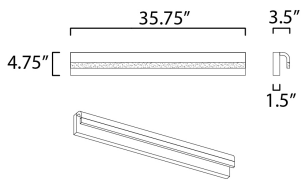

**PRODUCT DESCRIPTION**

An aluminum frame of Polished Chrome or Black, cascades downward and supports a frosted acrylic diffuser which nicely diffuses the light from the LED enclosed. A perfect complement to the similar bath hardware found in many homes today.

**MEASUREMENTS**

DIMENSION : 35.75" W x 4.75" H x 3.5" Ext  
 BACK PLATE : 35.75" W x 4.75" H x 2.25" HCO  
 HANGING WEIGHT : 7.26 lb

**LAMPING**

INPUT VOLTAGE : 120V  
 LUMENS : 1,750 Rated (1,400 Del.)  
 BULB : 1 x 25W LED PCB Integrated , 25W Total  
 BULB INCLUDED : (Integrated)  
 DIMMABLE : Triac CL or ELV  
 CRI : 90+ CRI  
 COLOR\_TEMP : 3000K  
 LIGHTING\_DIRECTION : Down