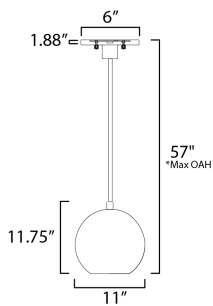

**PRODUCT DESCRIPTION**

Three sizes of thick Clear glass orbs are suspended displaying a small aluminum sphere encompassed within. Discretely recessed dedicated LED provides ample lighting without glare. Branching out from a central structural column, the striking Black and Satin Brass combination an additional LED light source directs light downward. These atomically inspired fixtures are sure to make a statement.

**MEASUREMENTS**

DIMENSION : 11" W x 11.75" H  
 MAX OAH : 57" OAH  
 CANOPY : 6" W x 1.88" H x 6" L  
 HANGING WEIGHT : 5.82 lb

**LAMPING**

INPUT VOLTAGE : 120V  
 LUMENS : 720 Rated (840 Del.)  
 BULB : 1 x 12W LED AC Integrated , 12W Total  
 BULB INCLUDED : (Integrated)  
 DIMMABLE : ELV  
 CRI : 90 CRI  
 COLOR\_TEMP : 3000K