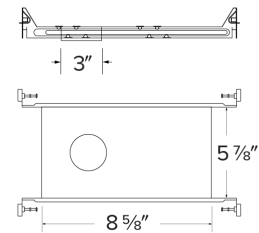

2" Canless Koto™ Plaster New Construction Frame for Power Pack

Features

- 2" New Construction Plaster Frame with hanger bars for remodel power packs
- Requires Remodel IC Power Pack (sold separately)

Dimensions