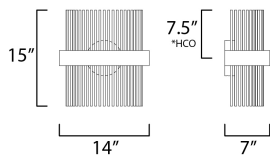

LAMPING

- INPUT VOLTAGE : 120-277V
- LUMENS : 1,400 Rated (490 Del.)
- BULB : 2 x 17W LED PCB Integrated , 17W Total
- BULB INCLUDED : (Integrated)
- DIMMABLE : Dimmable W/ WIZ compatible device or app
- CRI : 80 CRI
- COLOR_TEMP : 2700 - 5000K
- LIGHTING_DIRECTION : Down

RATINGS

cETLus
Damp Location

ADDITIONAL

INSTALL UP/DOWN: Down
RATED LIFE 25000 Hours
OPERATING TEMPERATURE:
-20°C (-4°F), 40°C (104°F)

Always consult a qualified electrician before installing any lighting product.