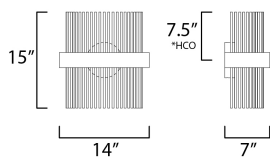

PRODUCT DESCRIPTION

Wide bands of Matte Black metal supports an evenly spaced row of thin tubing finished in your choice of Satin Brass, Satin Nickel or a combination of the two. The stylish design is connected by WIZ that enables the lighting's White Ambiance between 2700-6400 Kelvin. Marvel at the ring's soft indirect lighting dispersion cast light both up and down and shine along the tubes aglow. Set daylight white options for concentration tasks and energize your body. Similarly take notice of the effect when setting a warmer tone at the end of the day or to add some ambiance.

FINISHES OPTION

- Black / Satin Brass
- Black / Satin Nickel
- Black / Satin Nickel / Satin Brass

MEASUREMENTS

- DIMENSION : 14" L x 7" W x 15" H x 7" Ext
- MAX OAH : 5.5" W x 5.5" H
- HANGING WEIGHT : 6.06 lb

LAMPING

- INPUT VOLTAGE : 120-277V
- LUMENS : 1,400 Rated (490 Del.)
- BULB : 2 x 17W LED PCB Integrated , 17W Total
- BULB INCLUDED : (Integrated)
- DIMMABLE : Dimmable W/ WIZ compatible device or app
- CRI : 80 CRI
- COLOR_TEMP : 2700 - 5000K
- LIGHTING_DIRECTION : Down

MATERIAL

Steel

RATINGS

cETLus
Damp Location

ADDITIONAL

INSTALL UP/DOWN: Down
RATED LIFE 25000 Hours
OPERATING TEMPERATURE:
-20°C (-4°F), 40°C (104°F)

Always consult a qualified electrician before installing any lighting product.

WESTERN DISTRIBUTION CENTER (HEADQUARTER)
253 NORTH VINELAND AVE | CITY OF INDUSTRY, CA 91746
EASTERN DISTRIBUTION CENTER
4200 SHIRLEY DR. | ATLANTA, GA 30336
P. 626.956.4200 | F. 626.956.4225 | et2online.com