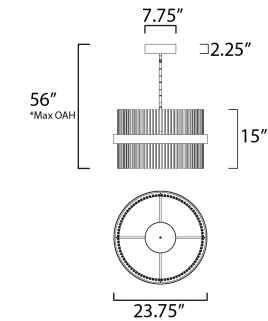

FINISHES OPTION

-  Black / Satin Brass
-  Black / Satin Nickel
-  Black / Satin Nickel / Satin Brass

MATERIAL

Steel

RATINGS

cETLus
Dry Location

ADDITIONAL

SLOPE: 90
RATED LIFE 25000 Hours
OPERATING TEMPERATURE:
-20°C (-4°F), 40°C (104°F)

MEASUREMENTS

DIMENSION : 23.75" L x 23.75" W x 15" H
 MAX OAH : 56" OAH
 CANOPY : 7.75" W x 2.25" H x 7.75" L
 HANGING WEIGHT : 21.16 lb

LAMPING

INPUT VOLTAGE : 120-277V
 LUMENS : 4,900 Rated (1,600 Del.)
 BULB : 2 x 53W LED PCB Integrated , 53W Total
 BULB INCLUDED : (Integrated)
 DIMMABLE : Dimmable W/ WIZ compatible device or app
 CRI : 80 CRI
 COLOR_TEMP : 2700 - 5000K