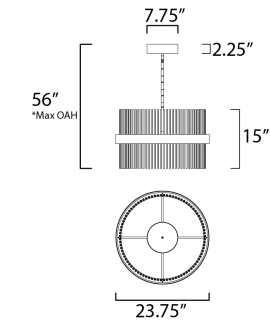

FINISHES OPTION

-  Black / Satin Brass
-  Black / Satin Nickel
-  Black / Satin Nickel / Satin Brass

MATERIAL

Steel

RATINGS

cETLus
Dry Location

ADDITIONAL

SLOPE: 90
RATED LIFE 25000 Hours
OPERATING TEMPERATURE:
-20°C (-4°F), 40°C (104°F)

MEASUREMENTS

- DIMENSION : 23.75" L x 23.75" W x 15" H
- MAX OAH : 56" OAH
- CANOPY : 7.75" W x 2.25" H x 7.75" L
- HANGING WEIGHT : 21.16 lb

LAMPING

- INPUT VOLTAGE : 120-277V
- LUMENS : 4,900 Rated (1,600 Del.)
- BULB : 2 x 53W LED PCB Integrated , 53W Total
- BULB INCLUDED : (Integrated)
- DIMMABLE : Dimmable W/ WIZ compatible device or app
- CRI : 80 CRI
- COLOR_TEMP : 2700 - 5000K