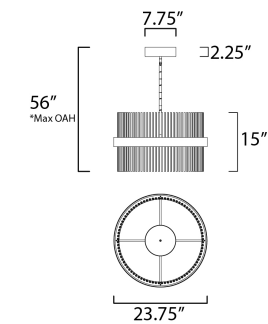

**FINISHES OPTION**

-  Black / Satin Brass
-  Black / Satin Nickel
-  Black / Satin Nickel / Satin Brass

**MATERIAL**

Steel

**RATINGS**

cETLus  
Dry Location

**ADDITIONAL**

SLOPE: 90  
RATED LIFE 25000 Hours  
OPERATING TEMPERATURE:  
-20°C (-4°F), 40°C (104°F)

**MEASUREMENTS**

- DIMENSION : 23.75" L x 23.75" W x 15" H
- MAX OAH : 56" OAH
- CANOPY : 7.75" W x 2.25" H x 7.75" L
- HANGING WEIGHT : 21.16 lb

**LAMPING**

- INPUT VOLTAGE : 120-277V
- LUMENS : 4,900 Rated (1,600 Del.)
- BULB : 2 x 53W LED PCB Integrated , 53W Total
- BULB INCLUDED : (Integrated)
- DIMMABLE : Dimmable W/ WIZ compatible device or app
- CRI : 80 CRI
- COLOR\_TEMP : 2700 - 5000K