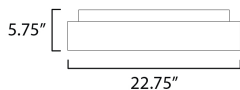

MEASUREMENTS

DIMENSION : 22.75" L x 22.75" W x 5.75" H
 CANOPY : 19.75" W x 1.5" H x 19.75" L
 HANGING WEIGHT : 13.2 lb

LAMPING

INPUT VOLTAGE : 120-277V
 LUMENS : 2,800 Rated (2,100 Del.)
 BULB : 1 x 36W LED PCB Integrated , 36W Total
 BULB INCLUDED : (Integrated)
 DIMMABLE : Dimmable W/ WIZ compatible device or app
 CRI : 90 CRI
 COLOR_TEMP : RGBTWK