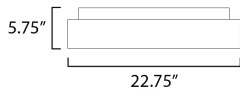

MEASUREMENTS

DIMENSION : 22.75" L x 22.75" W x 5.75" H
 CANOPY : 19.75" W x 1.5" H x 19.75" L
 HANGING WEIGHT : 13.2 lb

LAMPING

INPUT VOLTAGE : 120-277V
 LUMENS : 2,800 Rated (2,100 Del.)
 BULB : 1 x 36W LED PCB Integrated , 36W Total
 BULB INCLUDED : (Integrated)
 DIMMABLE : Dimmable W/ WIZ compatible device or app
 CRI : 90 CRI
 COLOR_TEMP : RGBTWK