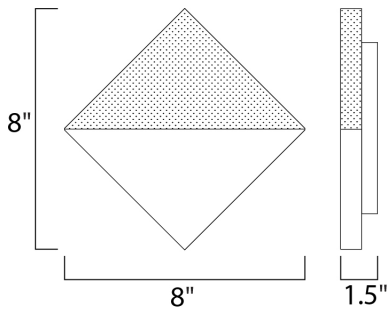

PRODUCT DESCRIPTION

MEASUREMENTS

DIMENSION : 8" W x 8" H x 1.5" Ext
 MAX OAH : 1.5" OAH 6.5" W x 0.83" H
 HANGING WEIGHT : 2.97 lb

LAMPING

INPUT VOLTAGE : 120V
 LUMENS : 700 Rated (658 Del.)
 BULB : 1 x 10W LED PCB Integrated , 10W Total
 BULB INCLUDED : (Integrated)
 DIMMABLE : Triac CL
 CRI : 90+ CRI
 COLOR_TEMP : 3000K

FINISHES OPTION

-  Satin Aluminum
-  White

MATERIAL

Aluminum, Acrylic

RATINGS

cETLus
 Wet Location
 For Outdoor
 ADA

ADDITIONAL

INSTALL UP/DOWN: Any
 RATED LIFE 50000 Hours
 OPERATING TEMPERATURE:
 -20°C (-4°F), 40°C (104°F)