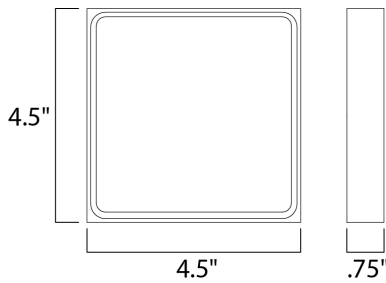

PRODUCT DESCRIPTION

MEASUREMENTS

DIMENSION : 4.5" W x 4.5" H x 0.75" Ext
 BACK PLATE : 4.5" W x 0.75" H x 3.25" HCO
 HANGING WEIGHT : 0.72 lb

LAMPING

INPUT VOLTAGE : 120V
 LUMENS : 560 Rated (70 Del.)
 BULB : 1 x 8W LED PCB Integrated , 8W Total
 BULB INCLUDED : (Integrated)
 DIMMABLE : Electronic Low Voltage (ELV)
 CRI : 90+ CRI
 COLOR_TEMP : 3000K