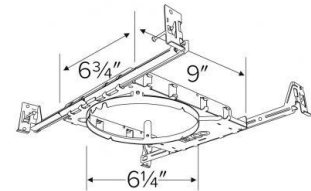

New Construction Frames with Hanger Bars

Features

- New Construction Frames with Captive Hanger Bars for LED Ultra Slim Panel Lights.
- 2", 4", 6" or 8" Round Frames.
- Hanger bars can extend up to 24"

E2LF1

E4LF1

E6LF1

E8LF1

Product Number

Item	Description
E4LF1	4" Round Frame