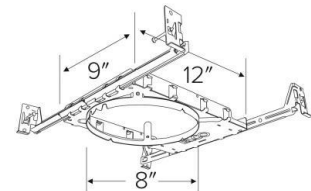

New Construction Frames with Hanger Bars

Features

- New Construction Frames with Captive Hanger Bars for LED Ultra Slim Panel Lights.
- 2", 4", 6" or 8" Round Frames.
- Hanger bars can extend up to 24"

E2LF1

E4LF1

E6LF1

E8LF1

Product Number

Item	Description
E4LF1	4" Round Frame