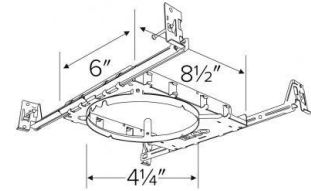

New Construction Frames with Hanger Bars

Features

- New Construction Frames with Captive Hanger Bars for LED Ultra Slim Panel Lights.
- 2", 4", 6" or 8" Round Frames.
- Hanger bars can extend up to 24"

E2LF1

E4LF1

E6LF1

E8LF1

Product Number

Item	Description
E4LF1	4" Round Frame