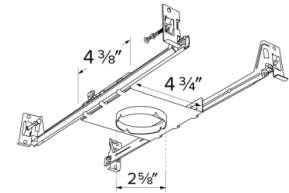

New Construction Frames with Hanger Bars

Features

- New Construction Frames with Captive Hanger Bars for LED Ultra Slim Panel Lights.
- 2", 4", 6" or 8" Round Frames.
- Hanger bars can extend up to 24"

E2LF1

E4LF1

E6LF1

E8LF1

Product Number

Item	Description
E4LF1	4" Round Frame