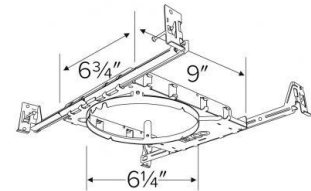

New Construction Frames with Hanger Bars

Features

- New Construction Frames with Captive Hanger Bars for LED Ultra Slim Panel Lights.
- 2", 4", 6" or 8" Round Frames.
- Hanger bars can extend up to 24"

E2LF1

E4LF1

E6LF1

E8LF1

Product Number

Item	Description
E6LF1	6" Round Frame