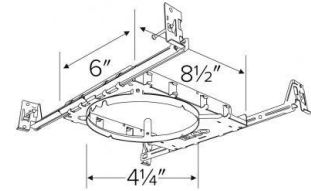

New Construction Frames with Hanger Bars

Features

- New Construction Frames with Captive Hanger Bars for LED Ultra Slim Panel Lights.
- 2", 4", 6" or 8" Round Frames.
- Hanger bars can extend up to 24"

E2LF1

E4LF1

E6LF1

E8LF1

Product Number

Item	Description
E6LF1	6" Round Frame