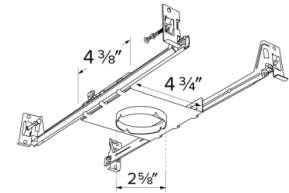

New Construction Frames with Hanger Bars

Features

- New Construction Frames with Captive Hanger Bars for LED Ultra Slim Panel Lights.
- 2", 4", 6" or 8" Round Frames.
- Hanger bars can extend up to 24"

E2LF1

E4LF1

E6LF1

E8LF1

Product Number

Item	Description
E6LF1	6" Round Frame