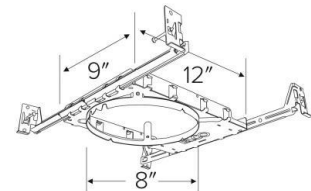

New Construction Frames with Hanger Bars

Features

- New Construction Frames with Captive Hanger Bars for LED Ultra Slim Panel Lights.
- 2", 4", 6" or 8" Round Frames.
- Hanger bars can extend up to 24"

E2LF1

E4LF1

E6LF1

E8LF1

Product Number

Item	Description
E6LF1	6" Round Frame