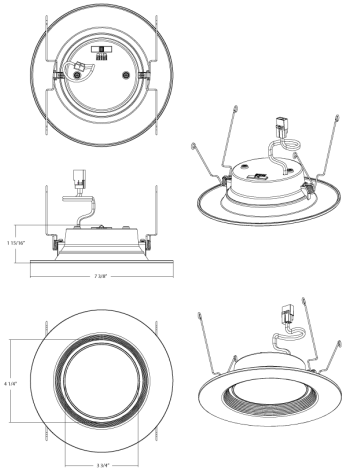

### Compatible Accessories:

[NDCANIC6R](#)

6" New construction recessed housing IC rated

[RDCANIC6R](#)

6" Remodeler recessed housing IC rated

[RFLED-RETROBAND](#)

Retrofit band with friction clips for 5"/6" downlight

## Dimensions