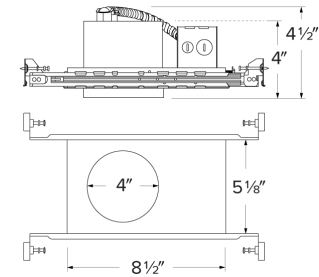

Specifications

Voltage 120V

Dimensions

Technical Details

Installation: Hanger bars that can be nailed to joists.

Hanger Bars: Hanger bars with True Nail for easy installation in regular lumber, engineered lumber, and laminated beams. Integral T-bar slots for easy installation in T-Bars. Hanger bars span 24". Score lines allow for tool-free hanger bar size reduction. Integral leveling flange allows for single-person installation while aligning housing with the joists.