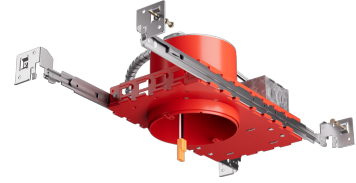

4" New Construction IC Airtight Housing for 2-Hr Fire Rated Ceilings

Maximum 2-Hour Fire Rated ceiling assembly can be maintained when installed according to the International Building Code, Section 714.

Features

- New Construction IC Airtight Housing **for 2-Hour Fire Rated ceilings**
- Junction Box with hanger bars with quick-connect for easy fixture installation
- Round opening for easy hole cutting
- Maximum 2-Hour Fire Rated ceiling assembly can be maintained when installed according to the [International Building Code, Section 714](#)
- Covered by U.S. Patents
- JA8 2022 E-Compliant
- ETL Listed

Specifications

Voltage 120V

Dimensions

Technical Details

Installation: Hanger bars that can be nailed to joists.

Hanger Bars: Hanger bars with True Nail for easy installation in regular lumber, engineered lumber, and laminated beams. Integral T-bar slots for easy installation in T-Bars. Hanger bars span 24". Score lines allow for tool-free hanger bar size reduction. Integral leveling flange allows for single-person installation while aligning housing with the joists.