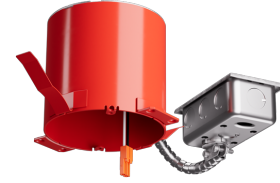

4" Remodel IC Airtight Housing for 2-Hr Fire Rated Ceilings

Maximum 2-Hour Fire Rated ceiling assembly can be maintained when installed according to the International Building Code, Section 714.

Features

- Remodel IC Airtight Housing for 2-Hour Fire Rated ceilings
- Round opening for easy hole cutting
- Maximum 2-Hour Fire Rated ceiling assembly can be maintained when installed according to the International Building Code, Section 714
- Covered by U.S. Patents
- **NOTE:** Remodel tabs will not be completely covered by trims, painting may be required after installation or use of Oversized Ring (ELJ40V) to cover tabs
- JA8 2022 E-Compliant
- ETL Listed

Specifications

Voltage	120V
Dimmable	Triac/ELV

Front View

Technical Details

Installation: Remodel tabs for easy installation. See installation sheet for detailed information

Mounting: Pre-installed remodel clips for easy installation.