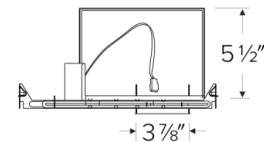

Product Number

Item	Voltage	Dimming
EL386ICA	120/277V	Triac/ELV