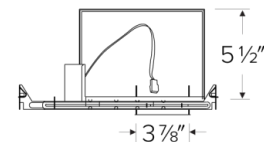

EL386ICA

EL386ICA-EM7