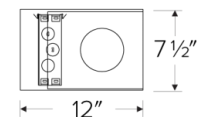

Product Number

Item	Voltage	Dimming
EL386ICA	120/277V	Triac/ELV