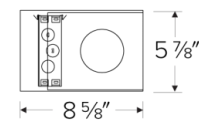

EL386ICA

EL386ICA-EM7