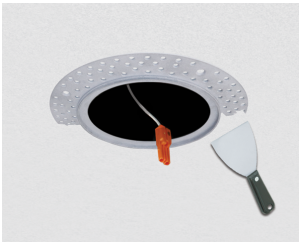

# 3" Round Flush Mount Trim Adaptor

For 3" Pex™ Round Trims

## Features

- 3" Round extra thin spackle frame for easy mounting.
- Designed to seamlessly flush trims to ceiling.
- Compatible 3" Pex™ Round trims: **ELK3618, ELK3629, ELK3627, ELK3693, ELK3620, ELK3622** Series.
- Compatible 3" Pex™ Canless Koto™ Round trims: **EKCL3618, EKCL3629, EKCL3627, EKCL3693, EKCL3620, EKCL3622** Series.

## Technical Details

**Construction:** Extra thin spackle frame.

**Installation:** Easy mudding.

**Compatible Trims:** Compatible with 3" Pex Trims.

**Lamp:** Koto™ LED Module and Canless Koto™ LED Module

## Product Number

Item	Description
EL3FMR	3" Round Flush Mount Trim Adapter