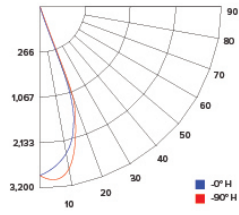

PHOTOMETRIC REPORT

Product #: ELK1130
Wattage / Lumens: 11.8W / 1162.5 lm
Luminaire LPW: 98.5 lm/W