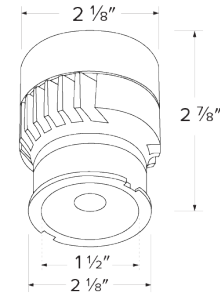

Specifications

Wattage	10.5W
Lumens	730 lm
Voltage	120V
Color Temp.	2400K
Dimmable	Triac/ELV
Lamp Type	LED
Beam Angle	38°
CRI	95
Wet Location	cUL Listed w/Wet Location Trim
Damp Location	cUL Listed

Dimensions