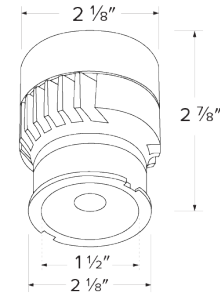

Specifications

Wattage	10.5W
Lumens	800 lm
Voltage	120V
Color Temp.	3000K
Dimmable	Triac/ELV
Lamp Type	LED
Beam Angle	38°
CRI	95
Wet Location	cUL Listed w/Wet Location Trim
Damp Location	cUL Listed

Dimensions