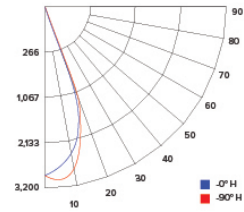

PHOTOMETRIC REPORT

Product #: ELK1130
Wattage / Lumens: 11.8W / 1162.5 lm
Luminaire LPW: 98.5 lm/W