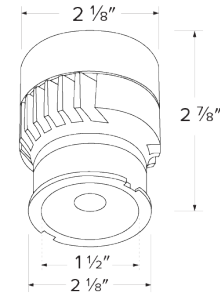

Specifications

Wattage	10.5W
Lumens	860 lm
Voltage	120V
Color Temp.	4000K
Dimmable	Triac/ELV
Lamp Type	LED
Beam Angle	38°
CRI	95
Wet Location	cUL Listed w/Wet Location Trim
Damp Location	cUL Listed

Dimensions