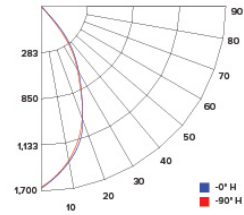

PHOTOMETRIC REPORT

Product #: ELK1127
Wattage / Lumens: 12.5W / 1086.2 lm
Luminaire LPW: 86.9 lm/W