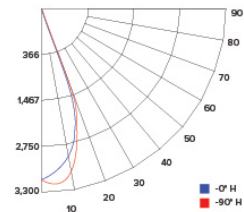

PHOTOMETRIC REPORT

Product #: ELK1135
Wattage / Lumens: 11.8W / 1210 lm
Luminaire LPW: 102.5 lm/W