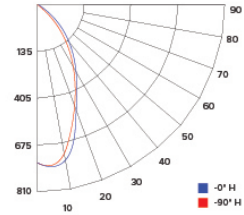

CANDLE POWER SUMMARY

Degree Vertical	0°
0	731
5	751
15	640
25	337
35	175
45	79
55	23
65	10
75	4
85	1
90	0

ILLUMINANCE AT A DISTANCE

Distance to Target Plane	Center Beam Footcandles	Beam Diameter
4'	45.7	3.1'
6'	20.3	4.7'
8'	11.4	6.2'
10'	7.31	7.8'