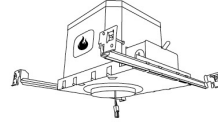

2-Hour Fire Rated 4" ICA Housing
New Construction

CAT NO.	SPECIFICATIONS
EL48FICA	7 1/2" Height, Sound Rated

4" Pex™ Twist-On Trims