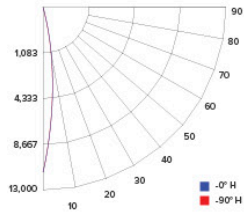

Photometric Report

10° Koto™ LED Module (Narrow Spot)

PHOTOMETRIC REPORT

Product #: ELK0830-NSP
Wattage / Lumens: 15.8W / 871.4 lm
Luminaire LPW: 55.1 lm/W

CANDLE POWER SUMMARY

Degree Vertical	0°
0	10979
5	4622
15	413
25	89
35	32
45	17
55	13
65	9
75	5
85	0
90	0

ILLUMINANCE AT A DISTANCE

Distance to Target Plane	Center Beam Footcandles	Beam Diameter
4'	686	0.8'
6'	305	1.2'
8'	172	1.6'
10'	110	2.0'

ZONAL LUMEN SUMMARY

Zone	Lumens	%Luminaire
0-30°	783.9	90.2
0-40°	809.4	93.2
0-60°	836.1	96.2
0-90°	852.2	98.1