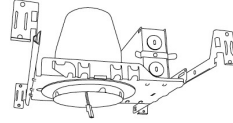

4" ICA Housing
New Construction

CAT NO.	SPECIFICATIONS
EL490ICA	14W, 120/277V
EL490ICA-EM5	Emergency Battery Back-up (90 minutes)