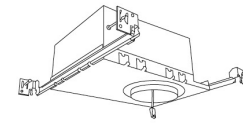

4" R-60 Spray Foam Insulation Housing
New Construction

CAT NO.	SPECIFICATIONS
EL490AJICA	Maximum Adjustability, For use in R60 or Chicago plenum applications