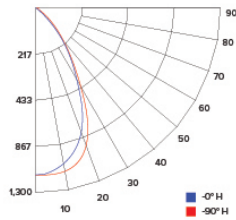

CANDLE POWER SUMMARY

Degress Vertical	0°
0	1186
5	1188
15	1004
25	536
35	254
45	93
55	27
65	12
75	6
85	3
90	1

ILLUMINANCE AT A DISTANCE

Distance to Target Plane	Center Beam Footcandles	Beam Diameter
4'	74.1	3.2'
6'	32.9	4.8'
8'	18.5	6.4'
10'	11.9	8.0'