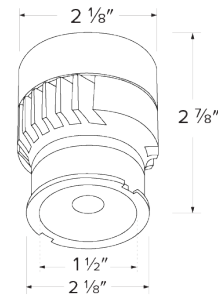

Specifications

Wattage	10.5W
Lumens	1040 lm
Voltage	120V
Color Temp.	3500K
Dimmable	Triac/ELV
Lamp Type	LED
Beam Angle	38°
CRI	95
Wet Location	cUL Listed w/Wet Location Trim
Damp Location	cUL Listed

Dimensions