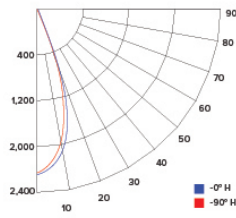

PHOTOMETRIC REPORT

Product #: ELK0935
Wattage / Lumens: 10W / 990.8 lm
Luminaire LPW: 99 lm/W