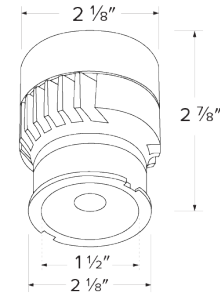

Specifications

Wattage	10.5W
Lumens	1100 lm
Voltage	120V
Color Temp.	4000K
Dimmable	Triac/ELV
Lamp Type	LED
Beam Angle	38°
CRI	95
Wet Location	cUL Listed w/Wet Location Trim
Damp Location	cUL Listed

Dimensions