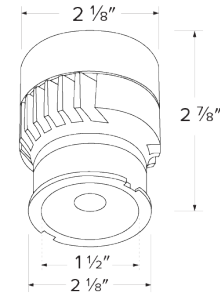

Specifications

Wattage	12.5W
Lumens	1060 lm
Voltage	120V
Color Temp.	2400K
Dimmable	Triac/ELV
Lamp Type	LED
Beam Angle	38°
CRI	95
Wet Location	cUL Listed w/Wet Location Trim
Damp Location	cUL Listed

Dimensions