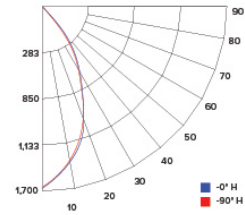

PHOTOMETRIC REPORT

Product #: ELK1127
Wattage / Lumens: 12.5W / 1086.2 lm
Luminaire LPW: 86.9 lm/W