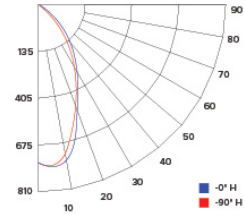

CANDLE POWER SUMMARY

Degree Vertical	0°
0	731
5	751
15	640
25	337
35	175
45	79
55	23
65	10
75	4
85	1
90	0

ILLUMINANCE AT A DISTANCE

Distance to Target Plane	Center Beam Footcandles	Beam Diameter
4'	45.7	3.1'
6'	20.3	4.7'
8'	11.4	6.2'
10'	7.31	7.8'