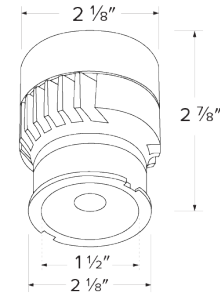

Specifications

Wattage	12.5W
Lumens	1100 lm
Voltage	120V
Color Temp.	2700K
Dimmable	Triac/ELV
Lamp Type	LED
Beam Angle	38°
CRI	95
Wet Location	cUL Listed w/Wet Location Trim
Damp Location	cUL Listed

Dimensions