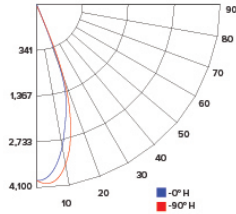

PHOTOMETRIC REPORT

Product #: ELK19TWD
(E45KT12ICAD) @4000K
Wattage / Lumens: 15.66 W / 1569.2 lm
Luminaire LPW: 100.2 lm/W