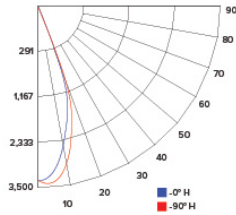

Photometric Report

Tunable White Koto™ LED Module

PHOTOMETRIC REPORT

Product #: ELK19TWD
(E45KT12ICAD) @2700K
Wattage / Lumens: 16.9 W / 1353.4 lm
Luminaire LPW: 80 lm/W