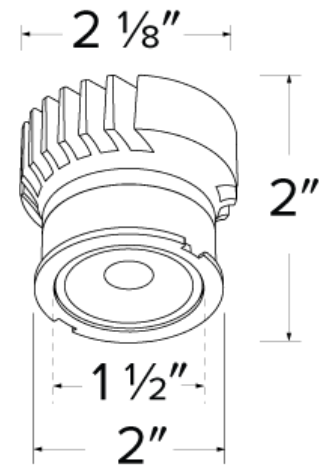

Specifications

Color Temp.	2700K - 6500K
Lamp Type	LED
Beam Angle	38°
CRI	95
Wet Location	Rated for wet location trims
Damp Location Rated	

Dimensions

Technical Details

Optics: PC lens diffuses light evenly throughout while reducing glare with LED COB technology.