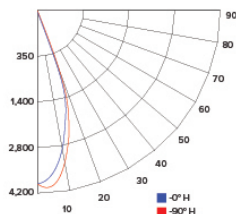

PHOTOMETRIC REPORT

Product #: ELK19TWD
(E45KT12ICAD) @6500K
Wattage / Lumens: 17.06 W / 1650.9 lm
Luminaire LPW: 96.7 lm/W