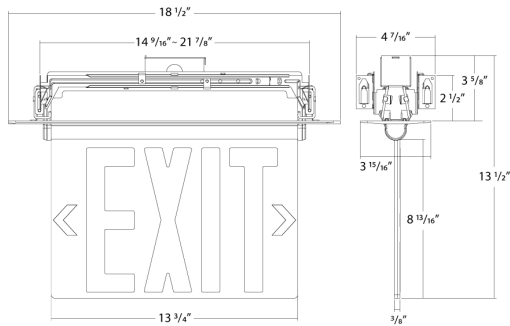

Dimensions

Features

- Great for applications requiring an attractive, edge-lit exit sign while remaining budget- friendly
- Provides ceiling, wall, recessed, and end mounting capability all in one box
- NYC-Compliant aluminum housing
- Nickel Metal Hydride battery delivers 90 minutes of emergency capacity. Test switch provides manual activation of 30-second diagnostic testing for on-demand visual inspection.
- Red letters. Single-face clear panel or double-face mirror panel models available. Includes removeable chevron arrows.