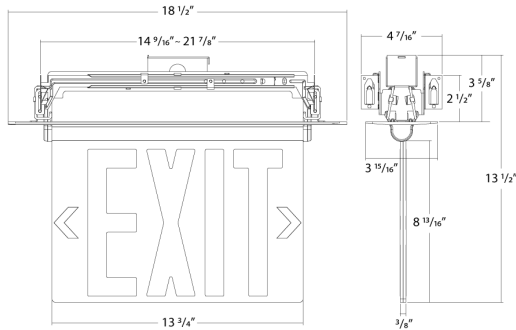

Dimensions

Features

- Great for applications requiring an attractive, edge-lit exit sign while remaining budget- friendly
- Provides ceiling, wall, recessed, and end mounting capability all in one box
- NYC-Compliant aluminum housing
- Nickel Metal Hydride battery delivers 90 minutes of emergency capacity.
- Test switch provides manual activation of 30-second diagnostic testing for on-demand visual inspection.
- Red letters. Single-face clear panel or double-face mirror panel models available. Includes removeable chevron arrows.