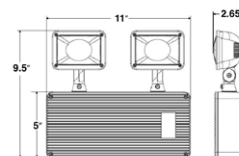

EMERGENCY LIGHT SERIES

The EML and ER Emergency Light series offer emergency and egress solutions in a compact contemporary style. The high output version can power remote heads for either indoor or outdoor applications. These products are UL924 listed and come with a 5 year warranty.

FEATURES:

- High impact UV stabilized flame rated thermoplastic housing UL94 V-0 (High Capacity 5VA)
- 120V or 277V AC input
- Nickel Cadmium (NiCad) battery meets UL 90 minute emergency lighting requirement
- Test switch and AC-On indicator included
- Heads fully adjustable up, down and side to side
- Self Diagnostic option available
- Operating temperatures - High Capacity 10°C-40°C, general Indoor 20°C-30°C
- White finish standard, Black available as special order
- AC versions available as special order

CERTIFICATIONS:

- UL924 Listed for Damp Locations (DL)
- ERO's Listed for Wet Locations (WL)

WARRANTY:

5 years. Check maxlite.com/warranties for details.

STANDARD EMERGENCY LIGHTS

REMOTE HEADS (STANDARD ONLY)*

HIGH CAPACITY EMERGENCY LIGHT

REMOTE HEADS (HIGH CAPACITY ONLY)*

*Please see fixture compatibility chart below