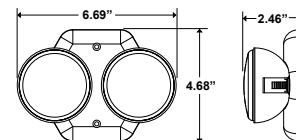

EMERGENCY LIGHT SERIES

The EML and ER Emergency Light series offer emergency and egress solutions in a compact contemporary style. The high output version can power remote heads for either indoor or outdoor applications. These products are UL924 listed and come with a 5 year warranty.

FEATURES:

- High impact UV stabilized flame rated thermoplastic housing UL94 V-0 (High Capacity 5VA)
- 120V or 277V AC input
- Nickel Cadmium (NiCad) battery meets UL 90 minute emergency lighting requirement
- Test switch and AC-On indicator included
- Heads fully adjustable up, down and side to side
- Self Diagnostic option available
- Operating temperatures - High Capacity 10°C-40°C, general Indoor 20°C-30°C
- White finish standard, Black available as special order
- AC versions available as special order

CERTIFICATIONS:

- UL924 Listed for Damp Locations (DL)
- ERO's Listed for Wet Locations (WL)

WARRANTY:

5 years. Check maxlite.com/warranties for details.

STANDARD EMERGENCY LIGHTS

REMOTE HEADS (STANDARD ONLY)*

HIGH CAPACITY EMERGENCY LIGHT

REMOTE HEADS (HIGH CAPACITY ONLY)*

*Please see fixture compatibility chart below