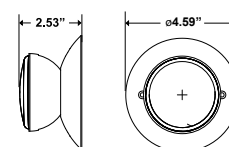

*Please see fixture compatibility chart below