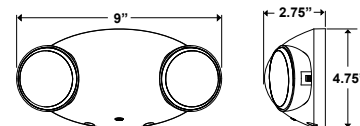

EMERGENCY LIGHT SERIES

The EML and ER Emergency Light series offer emergency and egress solutions in a compact contemporary style. The high output version can power remote heads for either indoor or outdoor applications. These products are UL924 listed and come with a 5 year warranty.

FEATURES:

- High impact UV stabilized flame rated thermoplastic housing UL94 V-0 (High Capacity 5VA)
- 120V or 277V AC input
- Nickel Cadmium (NiCad) battery meets UL 90 minute emergency lighting requirement
- Test switch and AC-On indicator included
- Heads fully adjustable up, down and side to side
- Self Diagnostic option available
- Operating temperatures - High Capacity 10°C-40°C, general Indoor 20°C-30°C
- White finish standard, Black available as special order
- AC versions available as special order

CERTIFICATIONS:

- UL924 Listed for Damp Locations (DL)
- ERO's Listed for Wet Locations (WL)

WARRANTY:

5 years. Check maxlite.com/warranties for details.

STANDARD EMERGENCY LIGHTS

REMOTE HEADS (STANDARD ONLY)*

HIGH CAPACITY EMERGENCY LIGHT

REMOTE HEADS (HIGH CAPACITY ONLY)*

*Please see fixture compatibility chart below