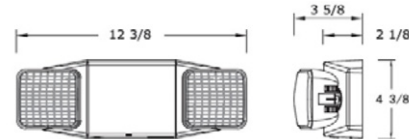

EMERGENCY LIGHT SERIES

The EML and ER Emergency Light series offer emergency and egress solutions in a compact contemporary style. The high output version can power remote heads for either indoor or outdoor applications. These products are UL924 listed and come with a 5 year warranty.

FEATURES:

- High impact UV stabilized flame rated thermoplastic housing UL94 V-0 (High Capacity 5VA)
- 120V or 277V AC input
- Nickel Cadmium (NiCad) battery meets UL 90 minute emergency lighting requirement
- Test switch and AC-On indicator included
- Heads fully adjustable up, down and side to side
- Self Diagnostic option available
- Operating temperatures - High Capacity 10°C-40°C, general Indoor 20°C-30°C
- White finish standard, Black available as special order
- AC versions available as special order

CERTIFICATIONS:

- UL924 Listed for Damp Locations (DL)
- ERO's Listed for Wet Locations (WL)

WARRANTY:

5 years. Check maxlite.com/warranties for details.

STANDARD EMERGENCY LIGHTS

REMOTE HEADS (STANDARD ONLY)*

HIGH CAPACITY EMERGENCY LIGHT

REMOTE HEADS (HIGH CAPACITY ONLY)*

*Please see fixture compatibility chart below