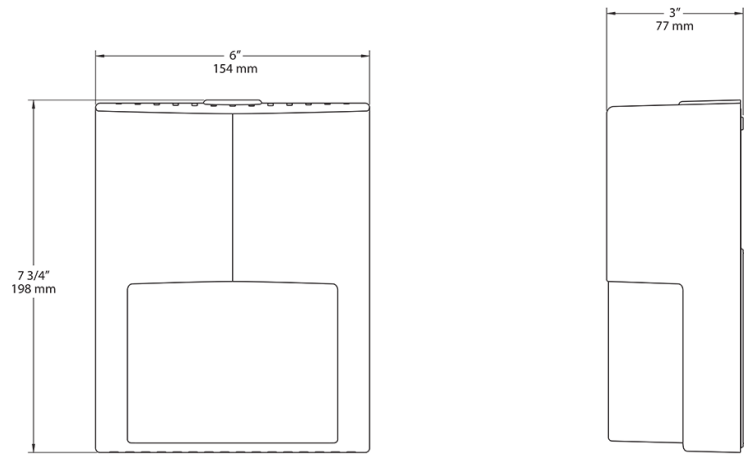

Technical Specifications (continued)

Warranty:

RAB warrants that our LED products will be free from defects in materials and workmanship for a period of five (5) years from the date of delivery to the end user, including coverage of light output, color stability, driver performance and fixture finish. RAB's warranty is subject to all terms and conditions found at rablighting.com/warranty.

Dimensions

Features

- Save over $700 in energy costs over life of fixture
- Equivalent to 70W high pressure sodium
- Durable vandal-resistant polycarbonate housing
- Low-profile and ADA compliant
- 100,000-hour LED lifespan
- 5-Year, No-Compromise Warranty

Ordering Matrix

Family	Wattage	Color Temp	Finish	Options	Other Options
ENTRA	12	N		/PC2	
	12 = 12W	Blank = 5000K Cool N = 4000K Neutral Y = 3000K Warm	Blank = Bronze W = White	Blank = No Options /PC = 120V Button /PC2 = 277V Button /PCS = 120V Swivel /PCS2 = 277V Swivel	Blank = Standard