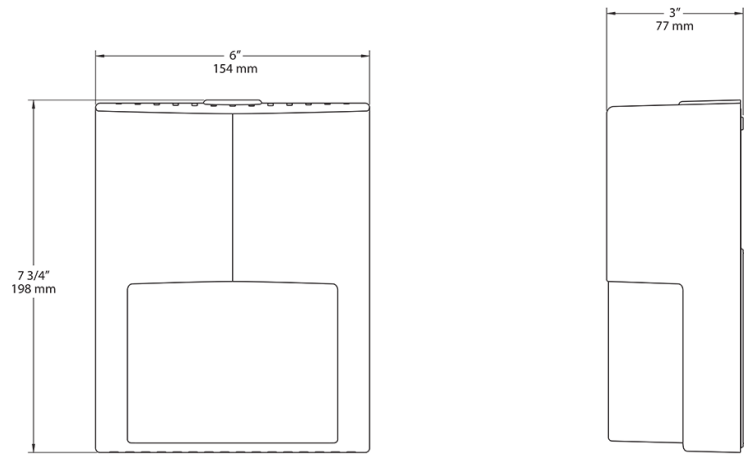

Technical Specifications (continued)

Warranty:

RAB warrants that our LED products will be free from defects in materials and workmanship for a period of five (5) years from the date of delivery to the end user, including coverage of light output, color stability, driver performance and fixture finish. RAB's warranty is subject to all terms and conditions found at rablighting.com/warranty.

Dimensions

Features

- Save over $700 in energy costs over life of fixture
- Equivalent to 70W high pressure sodium
- Durable vandal-resistant polycarbonate housing
- Low-profile and ADA compliant
- 100,000-hour LED lifespan
- 5-Year, No-Compromise Warranty

Ordering Matrix

Family	Wattage	Color Temp	Finish	Options	Other Options
ENTRA	12	Y		/PCS	
	12 = 12W	Blank = 5000K Cool N = 4000K Neutral Y = 3000K Warm	Blank = Bronze W = White	Blank = No Options /PC = 120V Button /PC2 = 277V Button /PCS = 120V Swivel /PCS2 = 277V Swivel	Blank = Standard