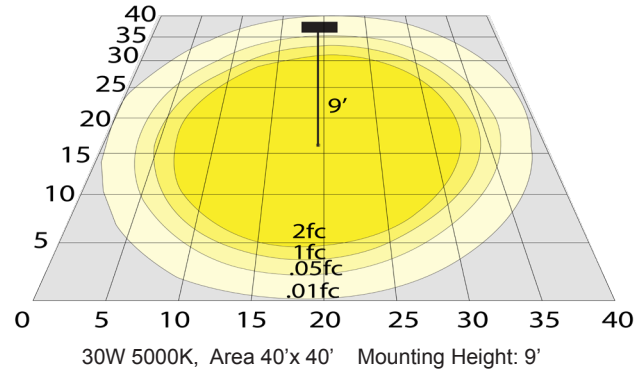

Technical Specifications

Electrical:

- Voltage: 120-277V AC 60Hz
- Wattage: 30W
- Power Factor: >0.90
- THD: ≤20%
- Efficacy: 146LPW

Mechanical:

- Aluminum Alloy Housing
- Gray Finish
- 3/4" Threaded KO On Top
- Operating Temperature: -40°F to 176°F
- IP Rating: IP66, Suitable for Wet Locations
- 7-year Warranty

Lighting:

- Lens: Clear Glass
- LED: Samsung / SMD 2835(0.5W)
- Total lumens: 4380LM
- Color Temperatures: 5000K
- Color Rendering Index: CRI ≥ 84
- Rated Life: 70,000 Hrs
- Beam Angle: 100°

Applications:

Photometrics: EXPR-30W-50K

BUG Rating: B3-U2-G0

30W 5000K, Area 40'x 40' Mounting Height: 9'

Other Views:

Side View

Lens View

Back View

Performance Table: EXPR-30W-50K