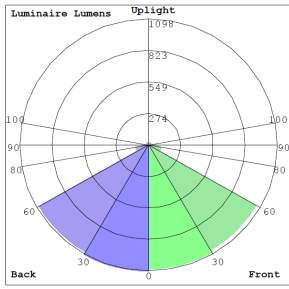

Photometrics: EXPR-30W-50K

BUG Rating: B3-U2-G0