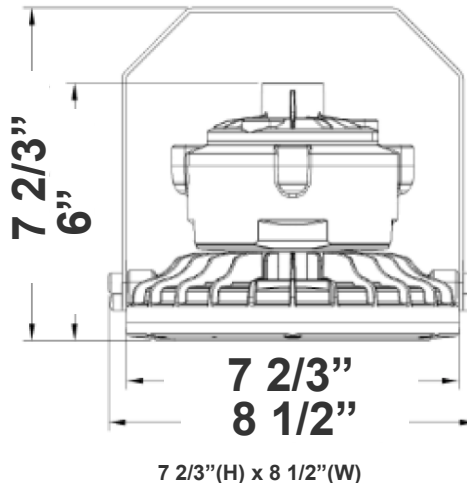

EXPR-30W-50K
HAZARDOUS LOCATION FLOOD/HIGHBAY LIGHTS

Customer Name: _____

Project Name: _____

Note: _____ Type: _____

Ideal for Stadium lighting, Sports fields, parking lots, docks, railway and container yards, Architectural lighting, Industrial and commercial exterior lighting, trade shows, exhibitions

Features

- UL ANSI/UL 844, "Luminaires for Use in Hazardous (Classified) Locations."
- UL E503444 Class I, Division 2, Groups A, B, C and D, Luminaires for HazLoc
- 7-year Warranty
- Lens: Clear Glass
- Aluminum Alloy Housing
- LED: Samsung / SMD 2835(0.5W)

Technical Specifications

Electrical:

- Voltage: 120-277V AC 60Hz
- Wattage: 30W
- Power Factor: >0.90
- THD: ≤20%
- Efficacy: 146LPW

Mechanical:

- Aluminum Alloy Housing
- Gray Finish
- 3/4" Threaded KO On Top
- Operating Temperature: -40°F to 176°F
- IP Rating: IP66, Suitable for Wet Locations
- 7-year Warranty

Lighting:

- Lens: Clear Glass
- LED: Samsung / SMD 2835(0.5W)
- Total lumens: 4380LM
- Color Temperatures: 5000K
- Color Rendering Index: CRI ≥ 84
- Rated Life: 70,000 Hrs
- Beam Angle: 100°

Applications:

- Warehouse, Factory And Workshops;
- Petroleum and Petrochemical Area, And Gas Station;
- Power, Railway, Ship Port, Public Security, Fire Protection And Other Fields

Other Models:

- 60W | 8580LM | EXPR-60W-50K • 100W | 15300LM | EXPR-100W-50K • 150W | 23250LM | EXPR-150W-50K