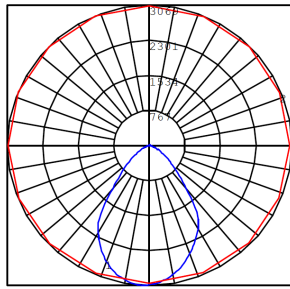

Photometrics: EXPR-30W-50K

BUG Rating: B3-U2-G0