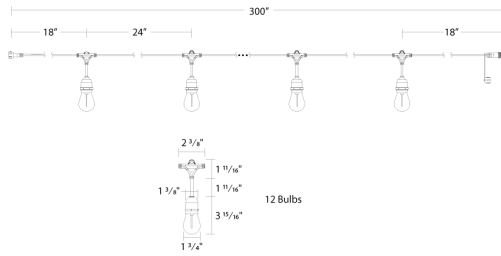

Dimensions

Features

10 ft Extension cord for GLW, 120V

No bulbs included

Ideal for patios, restaurants, events, and retail spaces