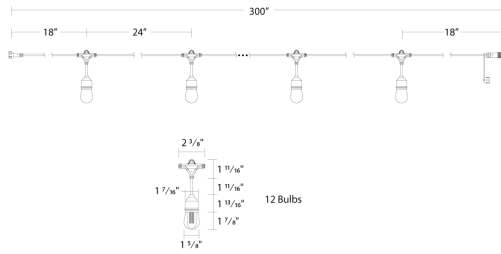

Complies with Part 15 of the FCC Rules

Other**Compatible Products:**

GLW/RGB

50 ft. Decorative string light, RGBW

3-Year, No-Compromise Warranty:

RAB warrants that our LED products will be free from defects in materials and workmanship for a period of three (3) years from the date of delivery to the end user, including coverage of light output, color stability, driver performance and fixture finish. RAB's warranty is subject to all terms and conditions found at rablighting.com/warranty.

Dimensions

Features

10 ft Extension cord for GLW, 120V

No bulbs included

Ideal for patios, restaurants, events, and retail spaces