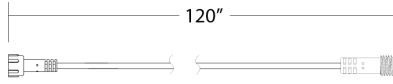

Dimensions

Features

10 ft Extension cord for GLW, 120V

No bulbs included

Ideal for patios, restaurants, events, and retail spaces