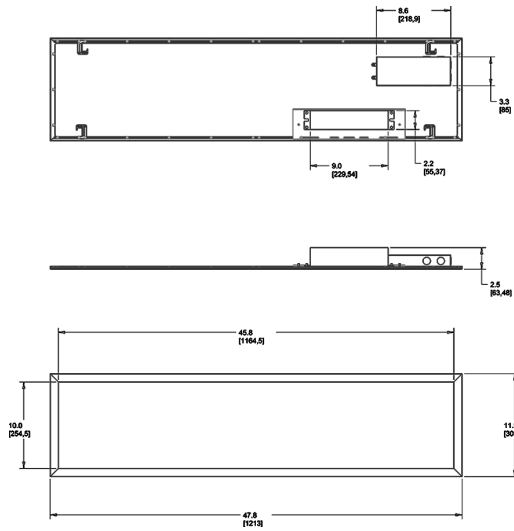

Dimensions

Features

- Perfect for shallow plenums
- Even and diffuse ambient illumination, ideal for spaces where glare-free lighting is required
- 0-10V dimmable driver, standard

Ordering Matrix

Family	Size	Wattage	Color Temp	Dimming (standard)	Control Options	Other Options
EZPAN	1X4	30	Y	/D10		/E2
	2X4 = 2' x 4'	17 = 17W	Blank = 5000K Cool	/D10 = 0-10V Dimming	Blank = No Sensor	Blank = None
	2X2 = 2' x 2'	30 = 30W	N = 4000K Neutral		/LC = Lightcloud	/E2 = Battery Backup
	1X4 = 1' x 4'	40 = 40W	YN = 3500K Warm Neutral			
		50 = 50W	Y = 3000K Warm			