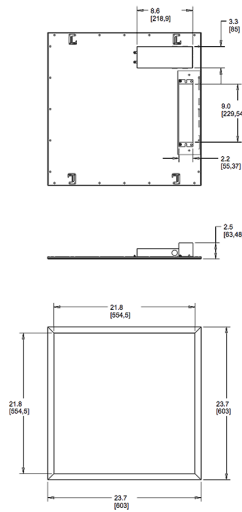

Dimensions

Features

- Perfect for shallow plenums
- Even and diffuse ambient illumination, ideal for spaces where glare-free lighting is required
- 0-10V dimmable driver, standard

Ordering Matrix

Family	Size	Wattage	Color Temp	Dimming (standard)	Control Options	Other Options
EZPAN	2X2	40	N	/D10		/E2
	2X4 = 2' x 4' 2X2 = 2' x 2' 1X4 = 1' x 4'	17 = 17W 30 = 30W 40 = 40W 50 = 50W	Blank = 5000K Cool N = 4000K Neutral YN = 3500K Warm Neutral Y = 3000K Warm	/D10 = 0-10V Dimming	Blank = No Sensor /LC = Lightcloud	Blank = None /E2 = Battery Backup