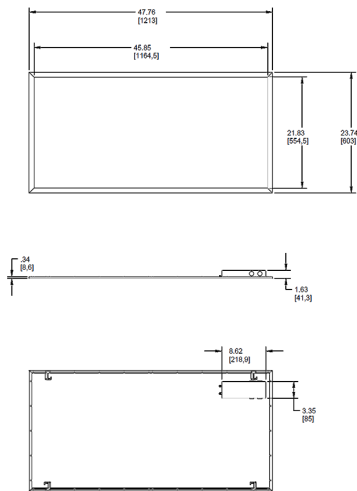

Dimensions

Features

- Perfect for shallow plenums
- Even and diffuse ambient illumination, ideal for spaces where glare-free lighting is required
- 0-10V dimmable driver, standard

Ordering Matrix

Family	Size	Wattage	Color Temp	Dimming (standard)	Control Options	Other Options
EZPAN	2X4	40	Y	/D10		
	2X4 = 2' x 4' 2X2 = 2' x 2' 1X4 = 1' x 4'	17 = 17W 30 = 30W 40 = 40W 50 = 50W	Blank = 5000K Cool N = 4000K Neutral YN = 3500K Warm Neutral Y = 3000K Warm	/D10 = 0-10V Dimming	Blank = No Sensor /LC = Lightcloud	Blank = None /E2 = Battery Backup