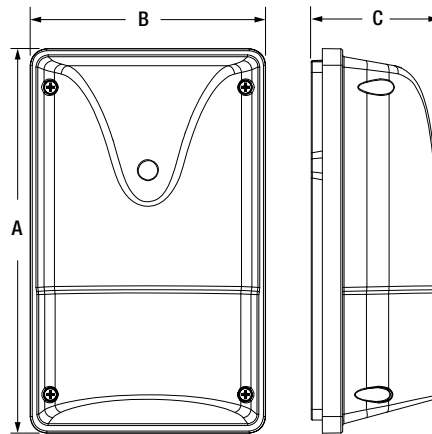

### Ordering Guide

<b>EMWALPAK</b>	<b>1A</b>	<b>/ 015</b>	<b>UNV</b>	<b>D</b>	<b>8</b>	<b>SC2</b>	<b>/ NC</b>	<b>/ BZ</b>	<b>/ P</b>
Product Name	Generation	Wattage	Voltage	Dimming	CRI	Color Temp	Distribution	Color/Finish	Options
EMWALPAK = Emergency Mini Wall Pack	1A = Generation 1A	015 = 15 Watts	120-277V	D = 0-10V	8 = >80	SC2 = 3000, 4000 or 5000K	NC = Non cutoff	BZ = Bronze Finish	P = Photocell

### Physical Information

Luminaire Description	(A) Length in (mm)	(B) Width in (mm)	(C) Height in (mm)
EMWALPAK1A	8.23 (209)	5.04 (128)	2.75 (70)