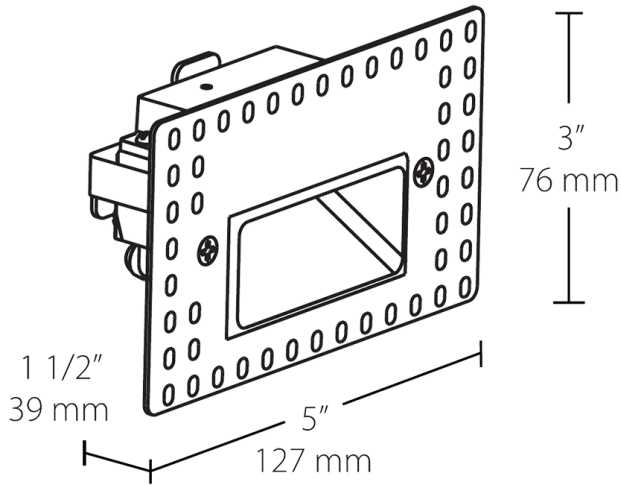

Electrical

THD:

31% at 120V

Power Factor:

94.4% at 120V

Dimensions

Features

- Easy installation into a recessed 2" x 4" job
- Deep regress of light source eliminates glare
- Concealed hardware for a clean, sophisticated look
- Suitable for both indoor and outdoor use
- 5-Year, No-Compromise Warranty