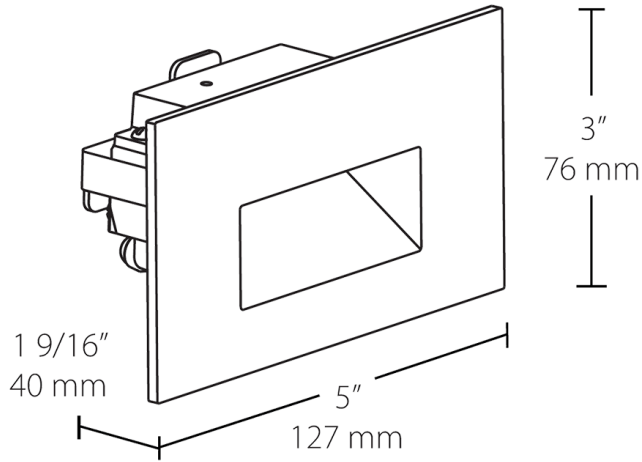

Electrical

THD:

31.5% at 120V

Power Factor:

96.5% at 120V

Dimensions

Features

- Easy installation into a recessed 2" x 4" job
- Deep regress of light source eliminates glare
- Concealed hardware for a clean, sophisticated look
- Suitable for both indoor and outdoor use
- 5-Year, No-Compromise Warranty