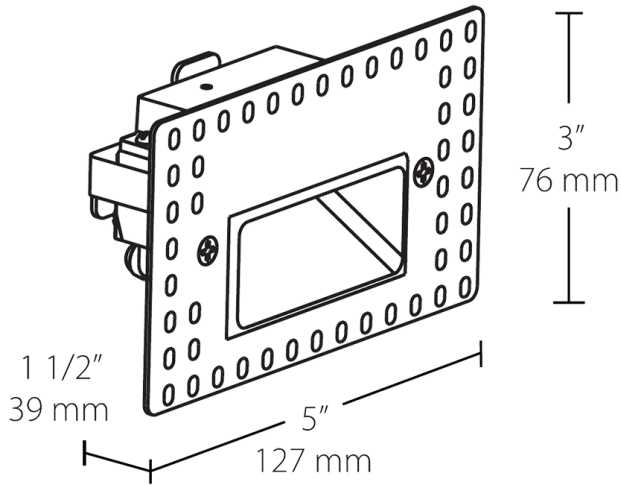

Recessed junction box. Horizontal models.

**Electrical**

**THD:**

31.4% at 120V

**Power Factor:**

94.8% at 120V

**Dimensions**

**Features**